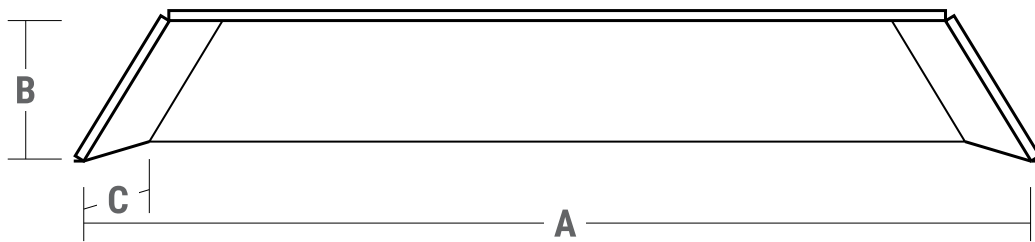

WHEEL ARCHES

Single Wheel Arches

Part Number	Description	A		B		C	
		Inches	mm	Inches	mm	Inches	mm
7SWA6	Single Wheel Arch	31.5	800	11.5	292	6	152.5
7SWA7-5	Single Wheel Arch	31.5	800	11.5	292	7.5	190.5
7SWA9-5	Single Wheel Arch	31.5	800	11.5	292	9.5	241

Single Wheel Arches for Off Road Application

Part Number	Description	A		B		C	
		Inches	mm	Inches	mm	Inches	mm
7SWAORD6	Single Off Road Wheel Arch	34.5	876	13.5	343	6	152.5
7SWAORD7-5	Single Off Road Wheel Arch	34.5	876	13.5	343	7.5	190.5
7SWAORD9-5	Single Off Road Wheel Arch	34.5	876	13.5	343	9.5	241

WHEEL ARCHES

Double Wheel Arches

Part Number	Description	A		B		C	
		Inches	mm	Inches	mm	Inches	mm
7DWA6	Double Wheel Arch	62.5	1,587.5	11.5	292	6	152.5
7DWA7-5	Double Wheel Arch	62.5	1,587.5	11.5	292	7.5	190.5
7DWA9-5	Double Wheel Arch	62.5	1,587.5	11.5	292	9.5	241

Double Wheel Arches for Off Road Application

Part Number	Description	A		B		C	
		Inches	mm	Inches	mm	Inches	mm
7DWAORD6	Double Off Road Wheel Arch	68.5	1,740	13.5	343	7.5	190.5
7DWAORD7-5	Double Off Road Wheel Arch	68.5	1,740	13.5	343	6	152.5
7DWAORD9-5	Double Off Road Wheel Arch	68.5	1,740	13.5	343	9.5	241