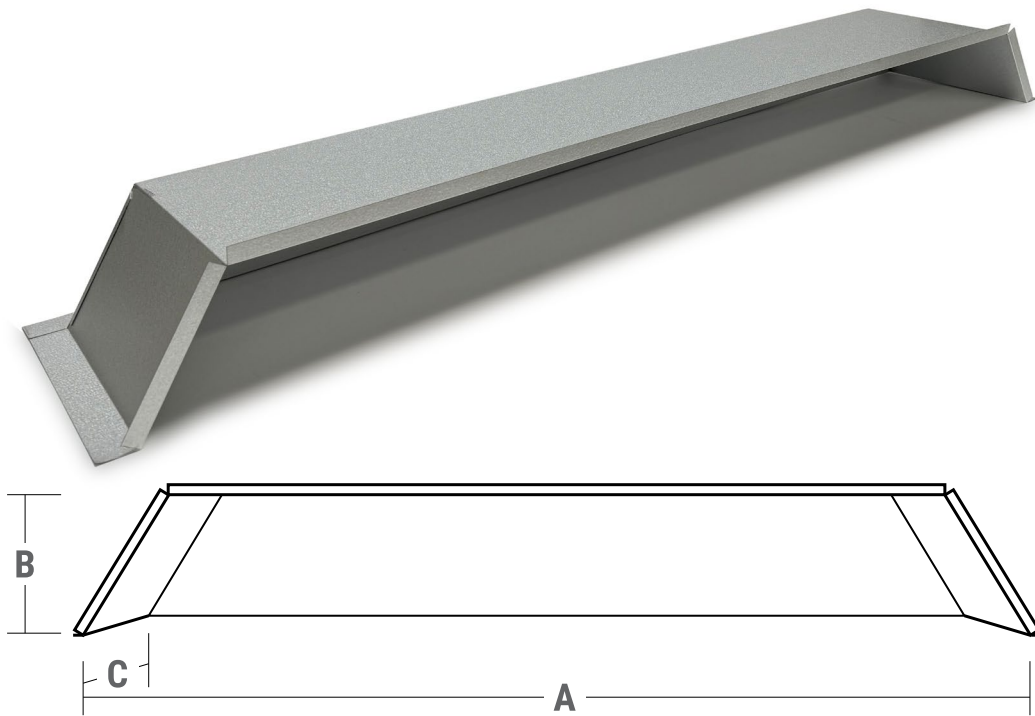

WHEEL ARCHES

Single Wheel Arches

Part Number	Description	A		B		C	
		Inches	mm	Inches	mm	Inches	mm
7SWA6	Single Wheel Arch	31.5	800	11.5	292	6	152.5
7SWA7-5	Single Wheel Arch	31.5	800	11.5	292	7.5	190.5
7SWA9-5	Single Wheel Arch	31.5	800	11.5	292	9.5	241

Single Wheel Arches for Off Road Application

Part Number	Description	A		B		C	
		Inches	mm	Inches	mm	Inches	mm
7SWAORD6	Single Off Road Wheel Arch	34.5	876	13.5	343	6	152.5
7SWAORD7-5	Single Off Road Wheel Arch	34.5	876	13.5	343	7.5	190.5
7SWAORD9-5	Single Off Road Wheel Arch	34.5	876	13.5	343	9.5	241

WHEEL ARCHES

Double Wheel Arches

Part Number	Description	A		B		C	
		Inches	mm	Inches	mm	Inches	mm
7DWA6	Double Wheel Arch	62.5	1,587.5	11.5	292	6	152.5
7DWA7-5	Double Wheel Arch	62.5	1,587.5	11.5	292	7.5	190.5
7DWA9-5	Double Wheel Arch	62.5	1,587.5	11.5	292	9.5	241

Double Wheel Arches for Off Road Application

Part Number	Description	A		B		C	
		Inches	mm	Inches	mm	Inches	mm
7DWAORD6	Double Off Road Wheel Arch	68.5	1,740	13.5	343	7.5	190.5
7DWAORD7-5	Double Off Road Wheel Arch	68.5	1,740	13.5	343	6	152.5
7DWAORD9-5	Double Off Road Wheel Arch	68.5	1,740	13.5	343	9.5	241