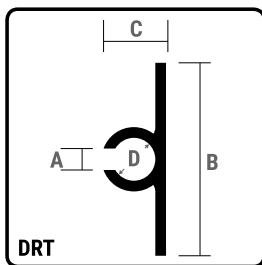

7HUM0101-6BW

1.6M Guard Rail Bright White

PROFILE: JM

Reference	Measurement
A	16.7mm
B	22.7mm
C	16.5mm
D	31.8mm

7JMBLK

5M J- Mould Black Satin

7JMBW

5M J- Mould Bright White

7JMM

5M J- Mould Monument

PROFILE: JM42

Reference	Measurement
A	21.5mm
B	31.8mm
C	21.5mm
D	42mm

7JM42BLK

5M.42 J- Mould Black Satin

ALUMINIUM EXTRUSIONS

PROFILE: DRT

Reference	Measurement
A	4.9mm
B	45mm
C	12mm
D	9.8mm

7DRTBLK

6.5M Double Track Black Satin

7DRTBW

6.5M Double Track Bright White

PROFILE: SRT

Reference	Measurement
A	4.9mm
B	12.6mm
C	28.1mm
D	9.8mm

7SRTBLK

6.5M Single Track Black Satin

7SRTBW

6.5M Single Track Bright White

PROFILE: EHC010

Reference	Measurement
A	4mm
B	31mm
C	16mm
D	18.6mm

70EHC0101-3BLK

1.3M Protector Shade Rail Black Satin

7EHC0101-3BW