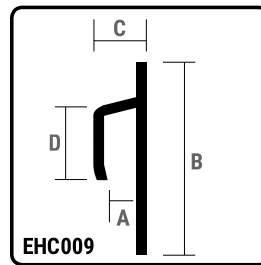

ALUMINIUM EXTRUSIONS

PROFILE: ECH008

Reference	Measurement
A	3.2mm
B	42mm
C	6.1mm
D	20mm

7EHC008BLK

6M H-JS Black Satin

7EHC008BW

6M H-JS Bright White

7EHC008M

Reference	Measurement
A	3.2mm
B	32mm
C	6.2mm
D	11mm

7EHC009BLK

6M U-JS Black Satin

7EHC009BW

6M U-JS Bright White

7EHC009M

6M U-JS Monument

7EHC009ML

7JMM

5M J- Mould Monument

PROFILE: JM42

Reference	Measurement
A	21.5mm
B	31.8mm
C	21.5mm
D	42mm

7JM42BLK

5M.42 J- Mould Black Satin

ALUMINIUM EXTRUSIONS

PROFILE: DRT

Reference	Measurement
A	4.9mm
B	45mm
C	12mm
D	9.8mm

7DRTBLK

6.5M Double Track Black Satin

7DRTBW

6.5M Double Track Bright White

PROFILE: SRT

Reference	Measurement
A	4.9mm
B	12.6mm
C	28.1mm
D	9.8mm

7SRTBLK