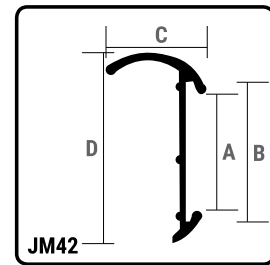

PROFILE: HUM010

Reference	Measurement
A	35.7mm
B	35.3mm
C	14.8mm
D	13.6mm
E	13.5mm

7HUM0101-3BLK

1.3M Guard Rail Black Satin

7HUM0101-3BW

1.3M Guard Rail Bright White

7HUM0101-6BLK

1.6M Guard Rail Black Satin

7HUM0101-6BW

1.6M Guard Rail Bright White

PROFILE: JM

Reference	Measurement
A	16.7mm
B	22.7mm
C	16.5mm
D	31.8mm

7JMBLK

5M J- Mould Black Satin

7JMBW

5M J- Mould Bright White

7JMM

5M J- Mould Monument

PROFILE: JM42

Reference	Measurement
A	21.5mm
B	31.8mm
C	21.5mm
D	42mm

7JM42BLK

5M.42 J- Mould Black Satin

ALUMINIUM EXTRUSIONS

PROFILE: DRT

Reference	Measurement
A	4.9mm
B	45mm
C	12mm
D	9.8mm

7DRTBLK

6.5M Double Track Black Satin

7DRTBW

6.5M Double Track Bright White

PROFILE: SRT

Reference	Measurement
A	4.9mm
B	12.6mm
C	28.1mm
D	9.8mm

7SRTBLK