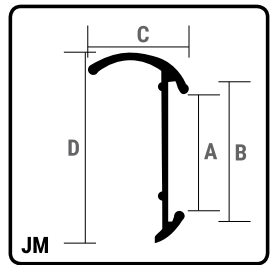

PROFILE: HUM010

Reference	Measurement
A	35.7mm
B	35.3mm
C	14.8mm
D	13.6mm
E	13.5mm

7HUM0101-3BLK

1.3M Guard Rail Black Satin

7HUM0101-3BW

1.3M Guard Rail Bright White

7HUM0101-6BLK

1.6M Guard Rail Black Satin

7HUM0101-6BW

1.6M Guard Rail Bright White

PROFILE: JM

Reference	Measurement
A	16.7mm
B	22.7mm
C	16.5mm
D	31.8mm

7JMBLK

5M J- Mould Black Satin

7JMBW

5M J- Mould Bright White

Reference	Measurement
A	4.9mm
B	45mm
C	12mm
D	9.8mm

7DRTBLK

6.5M Double Track Black Satin

7DRTBW

6.5M Double Track Bright White

PROFILE: SRT

Reference	Measurement
A	4.9mm
B	12.6mm
C	28.1mm
D	9.8mm

7SRTBLK