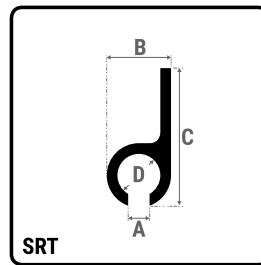

7HUM0101-6BW

1.6M Guard Rail Bright White

PROFILE: JM

Reference	Measurement
A	16.7mm
B	22.7mm
C	16.5mm
D	31.8mm

7JMBLK

5M J- Mould Black Satin

7JMBW

5M J- Mould Bright White

7JMM

5M J- Mould Monument

PROFILE: JM42

Reference	Measurement
A	21.5mm
B	31.8mm
C	21.5mm
D	42mm

7JM42BLK

5M.42 J- Mould Black Satin

ALUMINIUM EXTRUSIONS

PROFILE: DRT

Reference	Measurement
A	4.9mm
B	45mm
C	12mm
D	9.8mm

7DRTBLK

6.5M Double Track Black Satin

7DRTBW

6.5M Double Track Bright White

PROFILE: SRT

Reference	Measurement
A	4.9mm
B	12.6mm
C	28.1mm
D	9.8mm

7SRTBLK

6.5M Single Track Black Satin

7SRTBW

6.5M Single Track Bright White

PROFILE: EHC010

Reference	Measurement
A	4mm
B	31mm
C	16mm
D	18.6mm

70EHC0101-3BLK

1.3M Protector Shade Rail Black Satin

7EHC0101-3BW