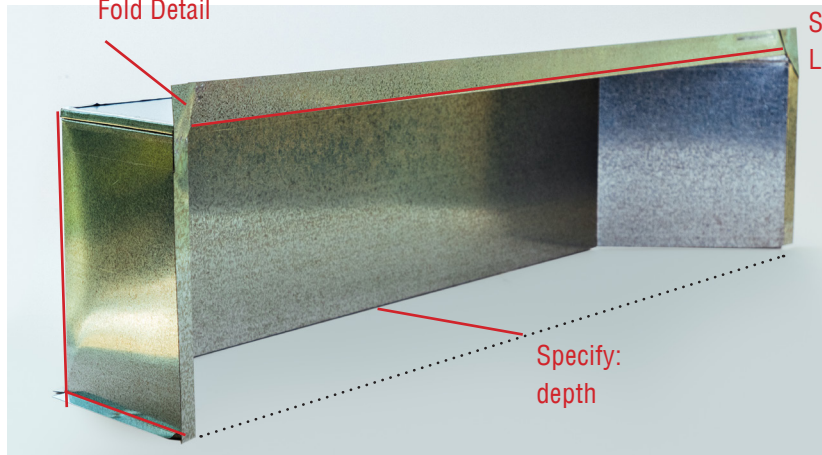

DOUBLE WHEEL GUARDS OFF ROAD

WAORD 6	Double Off Road Arch 68.5 x 13.5" x 6"
DWAORD 7.5	Double Off Road Arch 68.5 x 13.5" x 7.5"
DWAORD 9.5	Double Off Road Arch 68.5 x 13.5" x 9.5"
GALV BOX 411	Galv Box Inset 411H x 446W x 720D
GALV BOX 446	Galv Box Inset 446H x 446W x 720D

Order Form

Specify:
Material

Specify:
Width

Specify:
Fold Detail

Specify:
Length

Specify:
depth