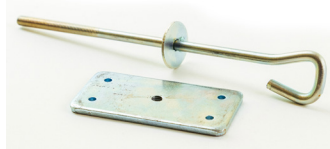

HUME TABLE AND LEG

Part No.
Ref. WGTG
Wineglass Table Grey Unit
Dimensions mm x mm x mm

Part No.
Ref. WGTB
Wineglass Table Beige Unit
Dimensions mm x mm x mm

Part No.
Ref. WGTB SW
Wineglass Table Beige Swivel
Dimensions mm x mm x mm

Part No.
Ref. WGTC
Table Top Crosses
Dimensions mm x mm x mm

Part No.
Ref. SUPPORT 3
x330mm (13") Table Leg Support
Support
Dimensions mm x mm x mm

Part No.
Ref. SUPPORT 4
x457mm (18") Table Leg Support
Support
Dimensions mm x mm x mm

Part No.
Ref. ADJ TL
Adjustable Table Leg
Dimensions mm x mm x mm