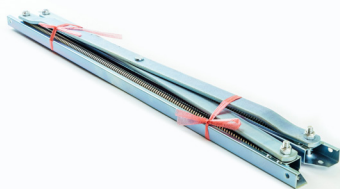

HARDWARE

Part No.
Ref. ADJ STAY 100

100mm Shade Stay Arm

Dimensions mm x mm x mm

Part No.
Ref. ADJ STAY 250

250mm Shade Stay Arm

Dimensions mm x mm x mm

Part No.
Ref. 7545-101-06

MTM Door Lock Cast

Dimensions mm x mm x mm

Part No.
Ref. SCISS 12

1200mm Scissor Arm Lift

Dimensions mm x mm x mm

Part No.
Ref. SCISS 7

700mm Scissor Arm Lift

Dimensions mm x mm x mm

Part No.
Ref. SCISS 9

900mm Scissor Arm Lift

Dimensions mm x mm x mm

Part No.
Ref. CM-C009
Cam Lock Latch Small Tongues (Only)
Dimensions mm x mm x mm

Part No.
Ref. CM-C012
Cam Lock Latch Large Tongues (Only)
Dimensions mm x mm x mm

Part No.
Ref. CAM 6816-022
Wow Cast Corner Bracket
Dimensions mm x mm x mm

Part No.
Ref. CAST CNR
Cam Lock Latch Small Tongues (Only)
Dimensions mm x mm x mm

Part No.
Ref. SPRING BLH
Cam Lock Latch Large Tongues (Only)
Dimensions mm x mm x mm