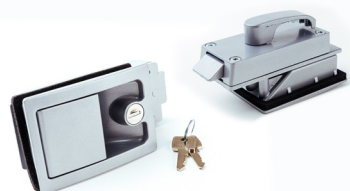

HARDWARE

Part No.
Ref. ADJ STAY 100

100mm Shade Stay Arm

Dimensions mm x mm x mm

Part No.
Ref. ADJ STAY 250

250mm Shade Stay Arm

Dimensions mm x mm x mm

Part No.
Ref. 7545-101-06

MTM Door Lock Cast

Dimensions mm x mm x mm

Part No.
Ref. SCISS 12

1200mm Scissor Arm Lift

Dimensions mm x mm x mm

Part No.
Ref. SCISS 7

700mm Scissor Arm Lift

Dimensions mm x mm x mm

Part No.
Ref. SCISS 9

900mm Scissor Arm Lift

Dimensions mm x mm x mm

Part No.
Ref. CM-C009
Cam Lock Latch Small Tongues (Only)
Dimensions mm x mm x mm

Part No.
Ref. CM-C012
Cam Lock Latch Large Tongues (Only)
Dimensions mm x mm x mm

Part No.
Ref. CAM 6816-022
Wow Cast Corner Bracket
Dimensions mm x mm x mm

Part No.
Ref. CAST CNR
Cam Lock Latch Small Tongues (Only)
Dimensions mm x mm x mm

Part No.
Ref. SPRING BLH
Cam Lock Latch Large Tongues (Only)
Dimensions mm x mm x mm