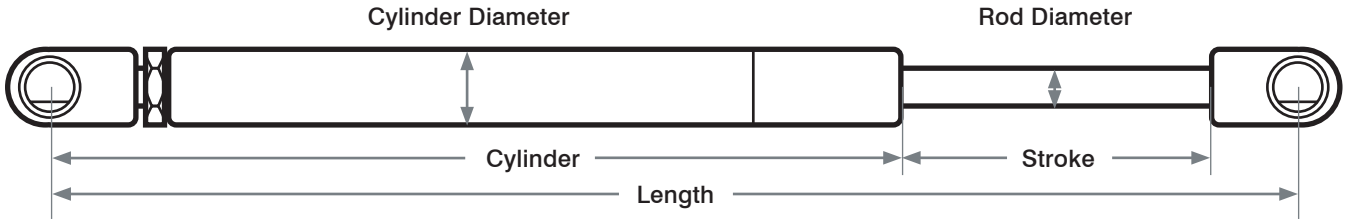

GAS STRUTS

- GASST1 125N x195mm x125N (3137RK) Gas Strut
- GASST1 150N x195mm x150N (4904DI) Gas Strut
- GASST3 150N x315mm x150N (5031DG) Gas Strut
- GASST3 200N x315mm x200N (1515DW) Gas Strut
- GASST3 250N x315mm x250N (5033DX) Gas Strut
- GASST4 200N x485mm x200N (083739) Gas Strut
- GASST5 200N x525mm x200N (083828) Gas Strut
- GASST5 300N x525mm x300N (083836) Gas Strut
- GASST5 350N x525mm x350N (094617) Gas Strut
- GASST5 400N x525mm x400N (083844) Gas Strut
- GASST5 600N x525mm x600N (083860) Gas Strut
- GASST7 1000N x715mm x1000N (555932) Gas Strut
- GASST7 350N x715mm x350N (555932) Gas Strut

STRUT BRACKETS

Part No.
Ref. GSB 1
 HUME Gas Strut Steel Bracket (BGSB1)
Dimensions mm x mm x mm

Part No.
Ref. GSB 2
 HUME Gas Strut Steel Bracket (BGSB2)
Dimensions mm x mm x mm

Part No.
Ref. GSB 3
 HUME Gas Strut Steel Bracket (BGSB3)
Dimensions mm x mm x mm

Part No.
Ref. GSB 4
 HUME Gas Strut Steel Bracket (BGSB4)
Dimensions mm x mm x mm

Part No.
Ref. GSB 5
 HUME Gas Strut Steel Bracket (BGSB5)
Dimensions mm x mm x mm