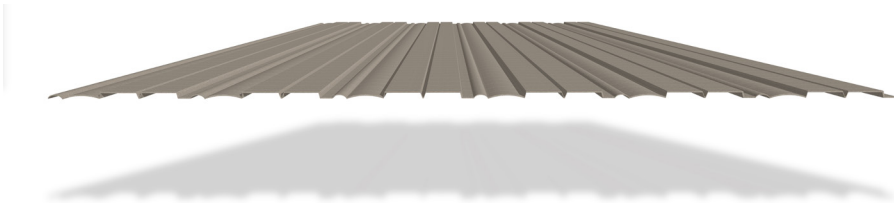

## CLADDING SHEETS

### PROFILE: NF

NF10 10AG	10.68M High Profile Armour Grey Smooth	NF10 10WG	10.68M High Profile White Glass Smooth
NF10 10AGST	10.68M High Profile Armour Grey Stucco	NF10 10WST	10.68M High Profile White Stucco
NF10 10BG	10.68M High Profile Birch Grey Smooth	NF10 8AG	8M High Profile Armour Grey Smooth
NF10 10SG	10.68M High Profile Silver Glass Smooth	NF10 8AGST	8M High Profile Armour Grey Stucco
NF10 10SGST	10.68M High Profile Silver Glass Stucco	NF10 8BG	8M High Profile Birch Grey Smooth
NF10 10SOG	10.68M High Profile Soft Grey Smooth	NF10 8GN	8M High Profile Grey Nurse Smooth
NF10 10SOGST	10.68M High Profile Soft Grey Stucco	NF10 8SG	8M High Profile Silver Glass Smooth
NF10 10W	10.68M High Profile White Smooth	NF10 8SGST	8M High Profile Silver Glass Stucco
		NF10 8SOGST	8M High Profile Soft Grey Stucco
		NF10 8W	8M High Profile White Smooth
		NF10 8WG	8M High Profile White Glass Smooth
		NF10 8WST	8M High Profile White Stucco