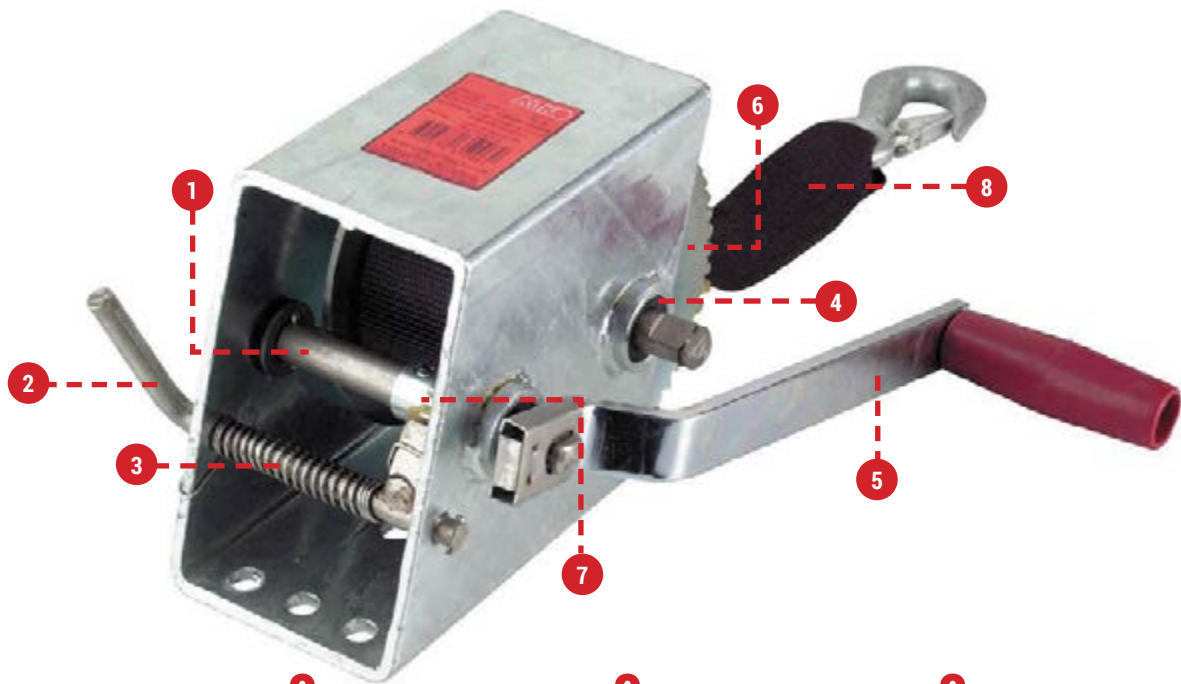

Premium Winch Service & Spare Parts

8

8

8

8

632950
Winch cable, 4mm x 6m with "S" hook.
suits 1:1 and 3:1

632960
Winch cable, 5mm x 7.5m with snap hook.
suits 5:1.

632970
Winch cable, 5mm x 6m with snap hook.
suits 5:1.

632980
Winch cable, 6mm x 7.6m with snap hook.
suits 10:1 and 15:1

8

632923
Winch webbing, 50mm x 4m with "S" hook.
suits 1:1 and 3:1

8

632920
Winch webbing, 50mm x 6m with snap hook
suits 5:1

8

632922
Winch webbing, 50mm x 7.5m with snap hook.
suits 10:1 and 15:1

1

632501
Winch shaft, stainless steel
16 x 139mm
suits 1:1 3:1 5:1

1

632502
Winch shaft, stainless steel
16 x 149mm
suits 10:1

1

632504
Winch shaft, stainless steel
20 x 149mm
suits 10:1

1

632505
Winch shaft, stainless steel
20 x 187mm
suits 15:1