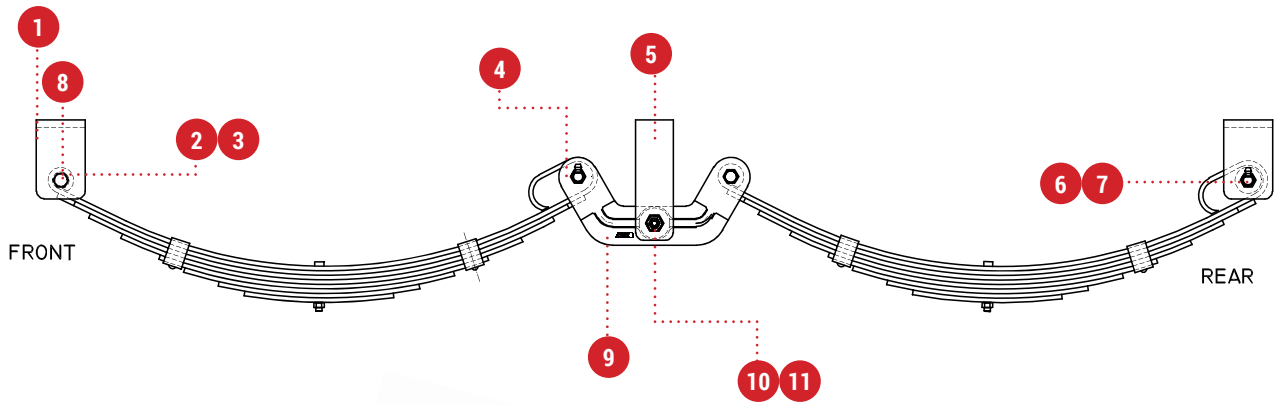

1
576302
Front/Rear hanger 60mm

2
590707
Shackle pin 16mm

3
590708
Shackle pin nyloc nut 16mm

4
576301
Steel roller bush

4
576301ZN
Steel roller bush Zinc plated.

5
576305
Centre rocker hanger

6
576304
Shackle pin greasable 16mm

7
590708
Shackle pin nyloc nut 16mm

8
590003
Spring nylon bush 16mm

9
576303
Centre rocker arm

9
576303D
Centre rocker arm. Dacromet

10
576306
Centre rocker pin greasable 18mm

11
590712
Centre rocker pin nyloc nut 18mm

6
590632ZN
Shackle pin greasable 16mm Zinc plated.

6
590632
Shackle pin "Outback" M16 x 100mm with grease nipple

2
590707ZN
Shackle pin 16mm Zinc plated.