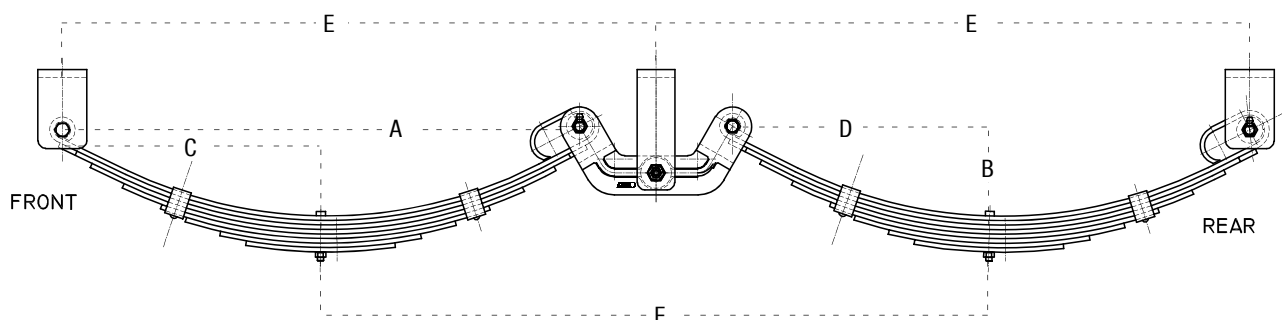

ROCKER ROLLER SPRINGS

For installation instructions for Rocker Roller spring sets, please refer to the technical bulletin section at www.alko.com.au

Rocker Roller Assemblies 60mm x 6mm 16mm Eye, Black

Part No.	Description	Finish	A	B	C	D	E	F	Capacity for two springs
576450	LH 60mm x 5 leaf suit 14" wheels	Black	687mm	117mm	396mm	291mm	787mm	785mm	950 kg to 1100 kg
576451	RH 60mm x 5 leaf suit 14" wheels	Black	687mm	117mm	396mm	291mm	787mm	785mm	950 kg to 1100 kg
576460	LH 60mm x 6 leaf suit 14" wheels	Black	687mm	117mm	396mm	291mm	787mm	785mm	1105 kg to 1250 kg
576461	RH 60mm x 6 leaf suit 14" wheels	Black	687mm	117mm	396mm	291mm	787mm	785mm	1105 kg to 1250 kg
576470	LH 60mm x 7 leaf suit 14" wheels	Black	687mm	117mm	396mm	291mm	787mm	785mm	1300 kg to 1500 kg
576471	RH 60mm x 7 leaf suit 14" wheels	Black	687mm	117mm	396mm	291mm	787mm	785mm	1300 kg to 1500 kg
576650	LH 60mm x 5 leaf suit 16" wheels	Black	687mm	117mm	343mm	343mm	787mm	888mm	1300 kg to 1450 kg
576651	RH 60mm x 5 leaf suit 16" wheels	Black	687mm	117mm	343mm	343mm	787mm	888mm	1300 kg to 1450 kg
576660	LH 60mm x 6 leaf suit 16" wheels	Black	687mm	117mm	343mm	343mm	787mm	888mm	1450 kg to 1600 kg
576661	RH 60mm x 6 leaf suit 16" wheels	Black	687mm	117mm	343mm	343mm	787mm	888mm	1450 kg to 1600 kg
576670	LH 60mm x 7 leaf suit 16" wheels	Black	687mm	117mm	343mm	343mm	787mm	888mm	1625 kg to 2100 kg
576671	RH 60mm x 7 leaf suit 16" wheels	Black	687mm	117mm	343mm	343mm	787mm	888mm	1625 kg to 2100 kg
576680	LH 60mm x 8 leaf suit 16" wheels	Black	687mm	117mm	343mm	343mm	787mm	888mm	1900 kg to 2245 kg
576681	RH 60mm x 8 leaf suit 16" wheels	Black	687mm	117mm	343mm	343mm	787mm	888mm	1900 kg to 2245 kg