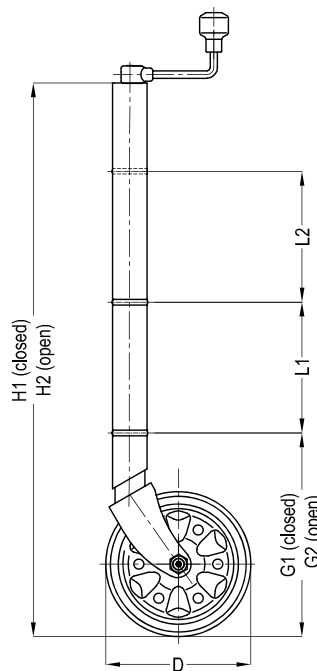

PREMIUM POWER MOVER JOCKEY WHEEL

The AL-KO Power Mover is the easy and convenient way to move any caravan or trailer without back breaking effort. It lifts to a height of 840mm and is respected as a premium product in the market.

The ratchet drive mechanism of the AL-KO Power Mover is strong enough to move the caravans, trailers, jet-skis or boats can be moved and positioned into a tight space with ease and even up small inclines.

It has three functions - forward, reverse & stop/lock and lifts to a height of 840mm.

621250
code:

Description

AL-KO Premium 250mm dia Power Mover with clamp

Specifications

Wheel Size (D):	200mm dia.
Mounting:	Clamp
Static Capacity:	350 kg
Dynamic Capacity:	150 kg
Tube O.D.:	48mm
Closed H1:	510mm
Open H2:	840mm
L1:	185mm
Weight:	14.5 kg

FEATURES

- 10" SOLID RUBBER WHEEL
- Raises to height of 840mm
- Static capacity 350kg
- Dynamic capacity 150kg
- Weight: 14.5kg
- Emergency stop feature