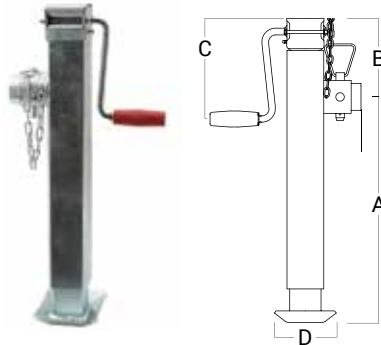

622070

Description

Square landing leg with drop leg, does not come with swivel mount.

Specifications

Tube Profile:	70mm Square (With drop down leg)
Mount fitted:	No
Capacity :	1,500 kg
Stroke length:	680 mm
Open Length:	1275 mm
Closed Length:	595 mm
Finish:	Zinc Plated
Weight:	11.8 kg
A	595 mm
B	NA
C	167 mm
D	118mm

622000
Chassis Mount & Tube Bracket Kit,
Zinc Plated

622111
Spare handle for 110mm Square landing leg.
Suits 622110

622011
Landing leg pin & chain

622071

Description
Square landing leg, does not come with swivel mount.

Specifications

Tube Profile:	70mm Square
Mount fitted:	No
Capacity :	2,000 kg
Stroke length:	360 mm
Open Length:	940 mm
Closed Length:	550 mm
Finish:	Zinc Plated
Weight:	9.9 kg
A	360 mm
B	NA
C	167 mm
D	118mm

622071WTM

Description
Square landing leg, comes with swivel mount.

Specifications

Tube Profile:	70mm Square
Mount fitted:	Yes
Capacity :	2,000 kg
Stroke length:	360 mm
Open Length:	940 mm
Closed Length:	580 mm
Finish:	Zinc Plated
Weight:	10.4 kg
A	360 mm
B	150 mm
C	167 mm
D	118 mm