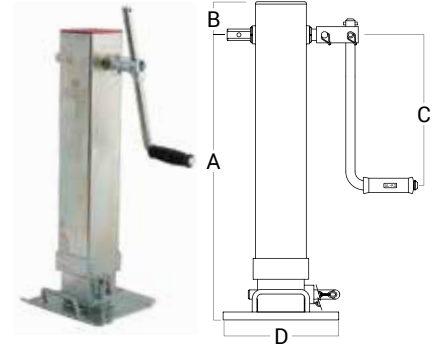

622070

Description

Square landing leg with drop leg, does not come with swivel mount.

Specifications

Tube Profile:	70mm Square (With drop down leg)
Mount fitted:	No
Capacity :	1,500 kg
Stroke length:	680 mm
Open Length:	1275 mm
Closed Length:	595 mm
Finish:	Zinc Plated
Weight:	11.8 kg
A	595 mm
B	NA
C	167 mm
D	118mm

Specifications

Tube Profile:	70mm Square
Mount fitted:	No
Capacity :	2,000 kg
Stroke length:	360 mm
Open Length:	940 mm
Closed Length:	550 mm
Finish:	Zinc Plated
Weight:	9.9 kg
A	360 mm
B	NA
C	167 mm
D	118mm

622071WTM

Description
Square landing leg, comes with swivel mount.

Specifications

Tube Profile:	70mm Square
Mount fitted:	Yes
Capacity :	2,000 kg
Stroke length:	360 mm
Open Length:	940 mm
Closed Length:	580 mm
Finish:	Zinc Plated
Weight:	10.4 kg
A	360 mm
B	150 mm
C	167 mm
D	118 mm

622110

Description
Heavy duty landing leg.

Specifications

Tube Profile:	110mm Square
Mount fitted:	No
Capacity :	4,500 kg
Stroke length:	585 mm
Open Length:	1275 mm
Closed Length:	690 mm
Finish:	Zinc Plated
Weight:	32.9 kg
A	610 mm
B	80 mm
C	326 mm
D	250mm