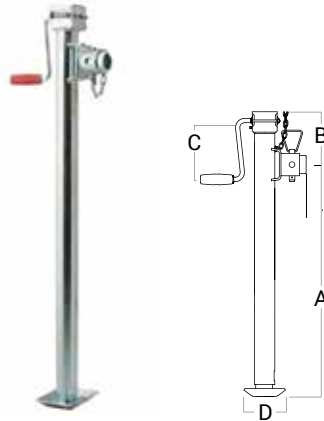

Specifications

Tube Profile:	57.5mm Round
Mount fitted:	Yes
Capacity :	1,300 kg
Stroke length:	400 mm
Open Length:	900 mm
Closed Length:	550 mm
Finish:	Zinc Plated
Weight:	6.7 kg
A	400 mm
B	150 mm
C	167 mm
D	118 mm

622057L

Description

Round landing leg long, comes with swivel mount.

Specifications

Tube Profile:	57.5mm Round
Mount fitted:	Yes
Capacity :	1,300 kg
Stroke length:	380 mm
Open Length:	1440 mm
Closed Length:	1060 mm
Finish:	Zinc Plated
Weight:	9.1 kg
A	910 mm
B	150 mm
C	167 mm
D	118 mm

622070

Description

Square landing leg with drop leg, does not come with swivel mount.

Specifications

Tube Profile:	70mm Square (With drop down leg)
Mount fitted:	No
Capacity :	1,500 kg
Stroke length:	680 mm
Open Length:	1275 mm
Closed Length:	595 mm
Finish:	Zinc Plated
Weight:	11.8 kg
A	595 mm
B	NA
C	167 mm
D	118mm

622110

Description
Heavy duty landing leg.

Specifications

Tube Profile:	110mm Square
Mount fitted:	No
Capacity :	4,500 kg
Stroke length:	585 mm
Open Length:	1275 mm
Closed Length:	690 mm
Finish:	Zinc Plated
Weight:	32.9 kg
A	610 mm
B	80 mm
C	326 mm
D	250mm