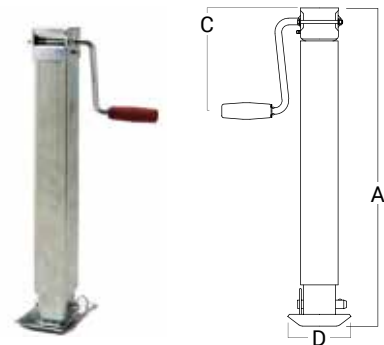

Specifications

Tube Profile:	57.5mm Round
Mount fitted:	Yes
Capacity :	1,300 kg
Stroke length:	400 mm
Open Length:	900 mm
Closed Length:	550 mm
Finish:	Zinc Plated
Weight:	6.7 kg
A	400 mm
B	150 mm
C	167 mm
D	118 mm

622057L

Description

Round landing leg long, comes with swivel mount.

Specifications

Tube Profile:	57.5mm Round
Mount fitted:	Yes
Capacity :	1,300 kg
Stroke length:	380 mm
Open Length:	1440 mm
Closed Length:	1060 mm
Finish:	Zinc Plated
Weight:	9.1 kg
A	910 mm
B	150 mm
C	167 mm
D	118 mm

622070

Description

Square landing leg with drop leg, does not come with swivel mount.

Specifications

Tube Profile:	70mm Square (With drop down leg)
Mount fitted:	No
Capacity :	1,500 kg
Stroke length:	680 mm
Open Length:	1275 mm
Closed Length:	595 mm
Finish:	Zinc Plated
Weight:	11.8 kg
A	595 mm
B	NA
C	167 mm
D	118mm

Specifications

Tube Profile:	70mm Square
Mount fitted:	No
Capacity :	2,000 kg
Stroke length:	360 mm
Open Length:	940 mm
Closed Length:	550 mm
Finish:	Zinc Plated
Weight:	9.9 kg
A	360 mm
B	NA
C	167 mm
D	118mm