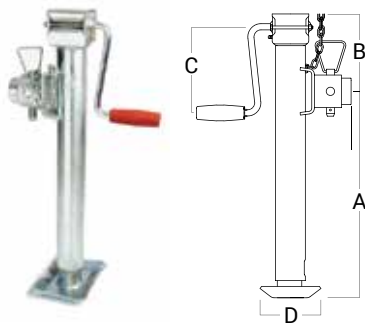

LANDING LEGS

The range of AL-KO Landing Legs are ideal for stabilising plant trailers, camper trailers, 5th wheeler caravans and agricultural equipment, the AL-KO Landing Leg is a necessary inclusion to the toolkit of the commercial contractor, farmer and camping enthusiast alike. All bases are covered with the AL-KO range of Landing Legs, with static loads ranging from 1,300 to 4,500kg.

The standard plant trailer right up to a fully loaded water tank is easily stabilised into position with the side wind operation. Flexibility is a major feature of the AL-KO Landing Leg range. The customer can choose to include or exclude tube mounting kits.-

The AL-KO Landing Leg is your ideal choice when looking to safely and efficiently stabilise your trailer, camper, 5th wheeler caravan or agricultural machinery.

622057

Description

Round landing leg short, comes with swivel mount.

Specifications

Tube Profile:	57.5mm Round
Mount fitted:	Yes
Capacity :	1,300 kg
Stroke length:	400 mm
Open Length:	900 mm
Closed Length:	550 mm
Finish:	Zinc Plated
Weight:	6.7 kg
A	400 mm
B	150 mm
C	167 mm
D	118 mm