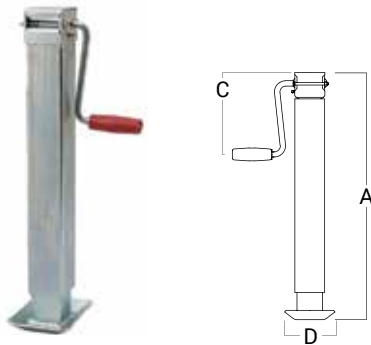

622070

Description

Square landing leg with drop leg, does not come with swivel mount.

Specifications

Tube Profile:	70mm Square (With drop down leg)
Mount fitted:	No
Capacity :	1,500 kg
Stroke length:	680 mm
Open Length:	1275 mm
Closed Length:	595 mm
Finish:	Zinc Plated
Weight:	11.8 kg
A	595 mm
B	NA
C	167 mm
D	118mm

622000
Chassis Mount & Tube Bracket Kit,
Zinc Plated

622111
Spare handle for 110mm Square landing leg.
Suits 622110

622011
Landing leg pin & chain

622071

Description
Square landing leg, does not come with swivel mount.

Specifications

Tube Profile:	70mm Square
Mount fitted:	No
Capacity :	2,000 kg
Stroke length:	360 mm
Open Length:	940 mm
Closed Length:	550 mm
Finish:	Zinc Plated
Weight:	9.9 kg
A	360 mm
B	NA
C	167 mm
D	118mm

622071WTM

Description
Square landing leg, comes with swivel mount.

Specifications

Tube Profile:	70mm Square
Mount fitted:	Yes
Capacity :	2,000 kg
Stroke length:	360 mm
Open Length:	940 mm
Closed Length:	580 mm
Finish:	Zinc Plated
Weight:	10.4 kg
A	360 mm
B	150 mm
C	167 mm
D	118 mm